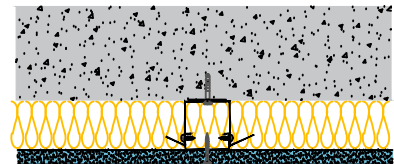

Board Thickness	Speedline Drywall Fixing Length
12.5mm & 15mm	25mm
12.5mm + 12.5mm	25mm + 38mm
12.5mm + 15mm	25mm + 42mm
15mm + 15mm	25mm + 42mm

Fixing Brackets at 800mm centres
 AH185 = 75mm Leg
 AH186 = 125mm Leg
 AH175 = 175mm Leg

SPEEDLINE Drywall Screws

12.5mm Knauf Soundshield Plus

50mm APR

SPEEDLINE SWL507 Wall Liner at 600mm centres

SPEEDLINE SWL60 Perimeter Track Fixed to Floor at 600mm centres with suitable fixing

SPEEDLINE Intumescent Sealant

CDR No: DATE: 22/10/19 Details to be read in conjunction with project specification guidelines

WALL LINING SYSTEM - WL507-K-53(50)

All performance data and system specifications are for systems constructed with materials & components as shown. The inclusion or substitution of any other manufacturers materials or components could invalidate test data and system performance and permission must be given in writing by SIG PLC.