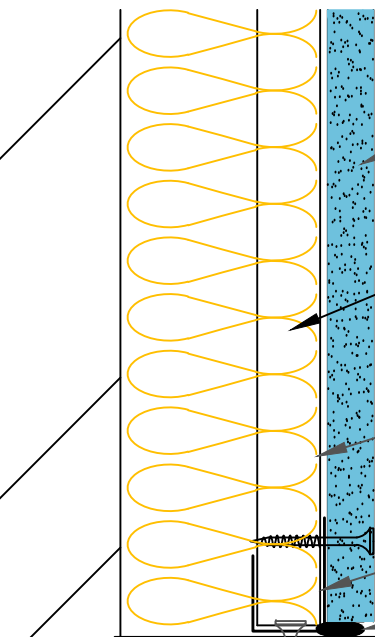

Board Thickness	Speedline Drywall Fixing Length
12.5mm & 15mm	25mm
12.5mm + 12.5mm	25mm + 38mm
12.5mm + 15mm	25mm + 42mm
15mm + 15mm	25mm + 42mm

Fixing Brackets at 800mm centres
 AH185 = 75mm Leg
 AH186 = 125mm Leg
 AH175 = 175mm Leg

SPEEDLINE Drywall Screws

12.5mm Knauf Soundshield Plus

50mm APR

SPEEDLINE SWL507 Wall Liner at 600mm centres

SPEEDLINE SWL60 Perimeter Track Fixed to Floor at 600mm centres with suitable fixing

SPEEDLINE Intumescent Sealant

CDR No: DATE: 22/10/19 Details to be read in conjunction with project specification guidelines

WALL LINING SYSTEM - WL507-K-53(50)

All performance data and system specifications are for systems constructed with materials & components as shown. The inclusion or substitution of any other manufacturers materials or components could invalidate test data and system performance and permission must be given in writing by SIG PLC.