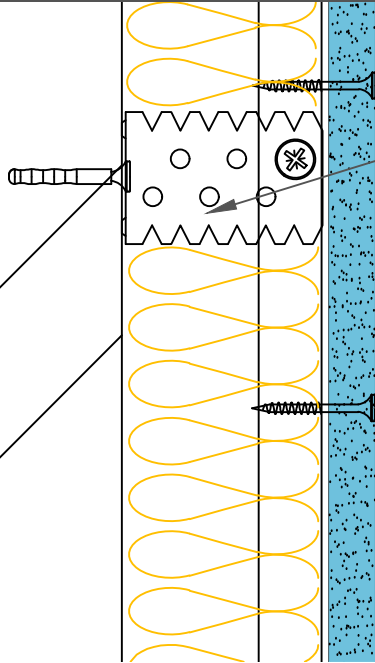

Board Thickness	Speedline Drywall Fixing Length
12.5mm & 15mm	25mm
12.5mm + 12.5mm	25mm + 38mm
12.5mm + 15mm	25mm + 42mm
15mm + 15mm	25mm + 42mm

Fixing Brackets at 800mm centres
 AH185 = 75mm Leg
 AH186 = 125mm Leg
 AH175 = 175mm Leg

SPEEDLINE Drywall Screws

12.5mm Knauf Soundshield Plus

50mm APR

SPEEDLINE SWL507 Wall Liner at 600mm centres

SPEEDLINE SWL60 Perimeter Track Fixed to Floor at 600mm centres with suitable fixing

SPEEDLINE Intumescent Sealant

CDR No: DATE: 22/10/19 Details to be read in conjunction with project specification guidelines

WALL LINING SYSTEM - WL507-K-53(50)

All performance data and system specifications are for systems constructed with materials & components as shown. The inclusion or substitution of any other manufacturers materials or components could invalidate test data and system performance and permission must be given in writing by SIG PLC.